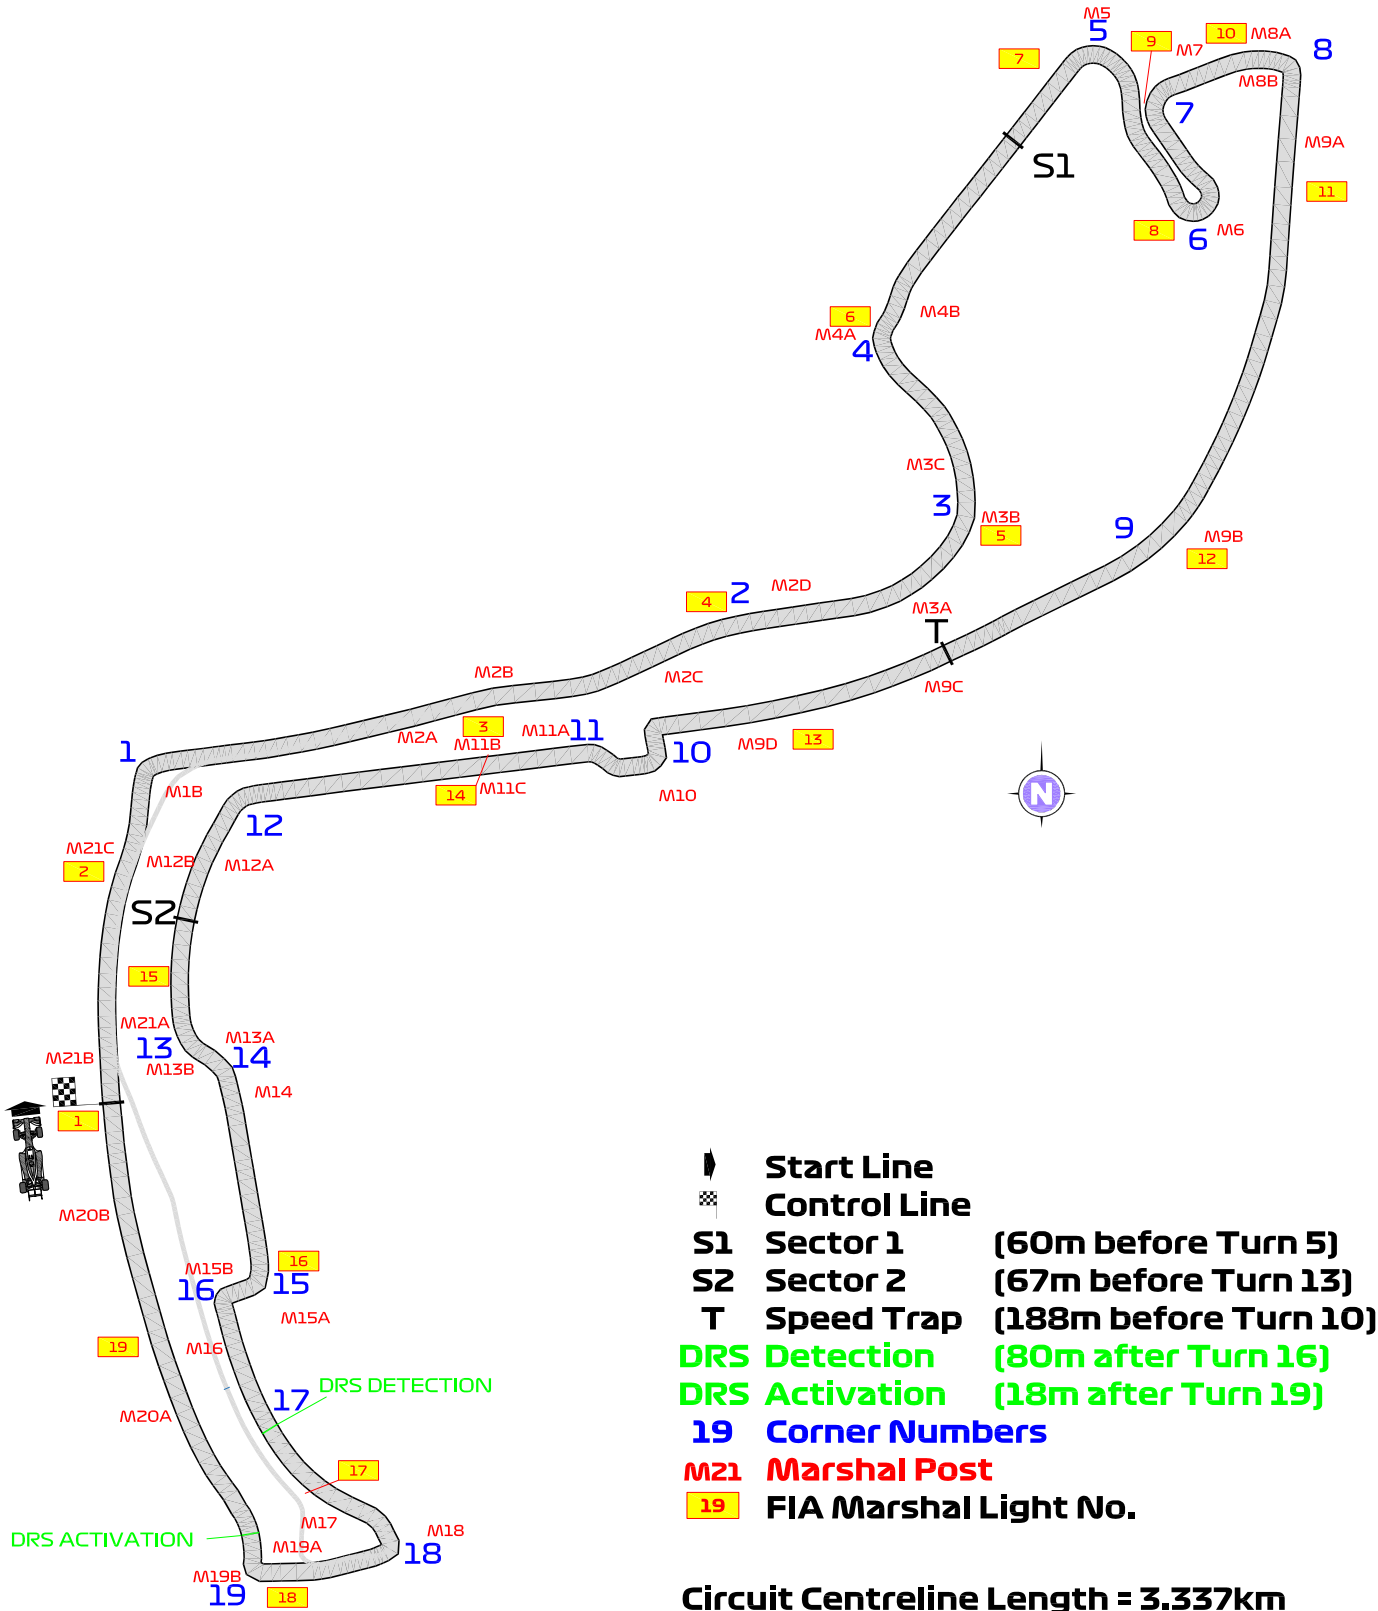

---

**Title** F2 Monaco - circuit map  
**Description** F2 Monaco - circuit map  
**Enclosed** Doc 01 - MONACO\_CIRCUIT\_23 FIA.pdf

**Dennis Dean**

**David Domingo**

**Alain Vivaldi**

**The Stewards**

FIA Formula 1 World Championship™

# FORMULA 1 GRAND PRIX DE MONACO 2023 - Monaco

## Circuit Map

- Start Line**
- Control Line**
- S1 Sector 1** (60m before Turn 5)
- S2 Sector 2** (67m before Turn 13)
- T Speed Trap** (188m before Turn 10)
- DRS Detection** (80m after Turn 16)
- DRS Activation** (18m after Turn 19)
- 19 Corner Numbers**
- M21 Marshal Post**
- 19 FIA Marshal Light No.**

**Circuit Centreline Length = 3.337km**